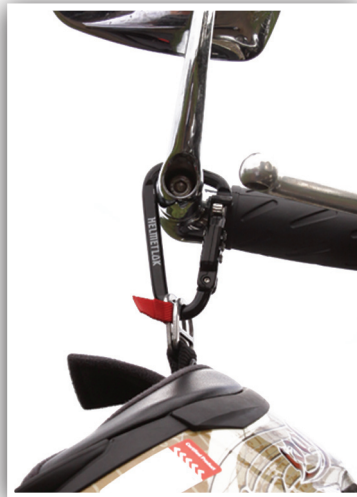

## Lock your helmet to your bike

- Combination lock • Carabiner style
- Outward opening mechanism • Zinc alloy finish

Small and compact to fit in your pocket, jacket or belt loop, Helmetlok is designed to lock your helmet to **ANY** make of bike using the handlebar or frame as an anchor point.